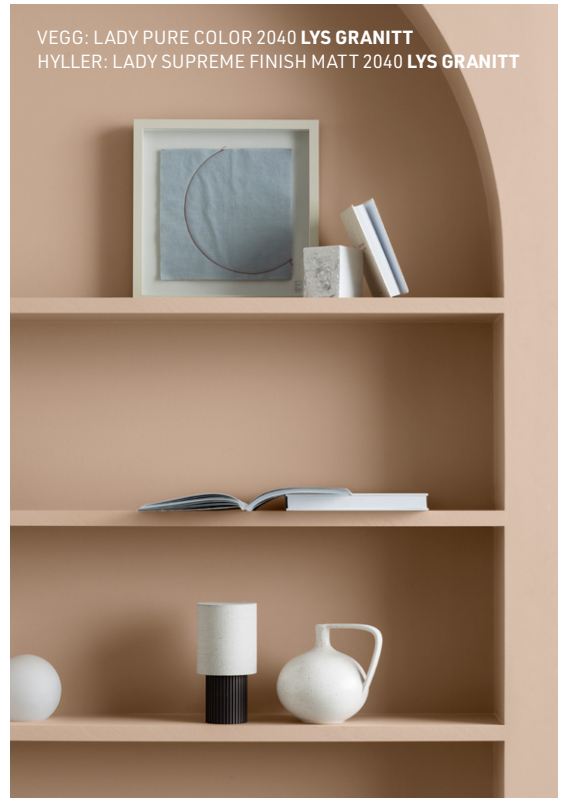

TOGETHER

COLOUR DESIGN BY LADY

God smak fortjener det beste

VEGG: LADY PURE COLOR 5516 **IRON BLUE**

VEGG: LADY PURE COLOR 2040 **LYS GRANITT**
HYLLER: LADY SUPREME FINISH MATT 2040 **LYS GRANITT**

BORD: LADY SUPREME FINISH
MATT 2011 **ANTIQUE BRASS**